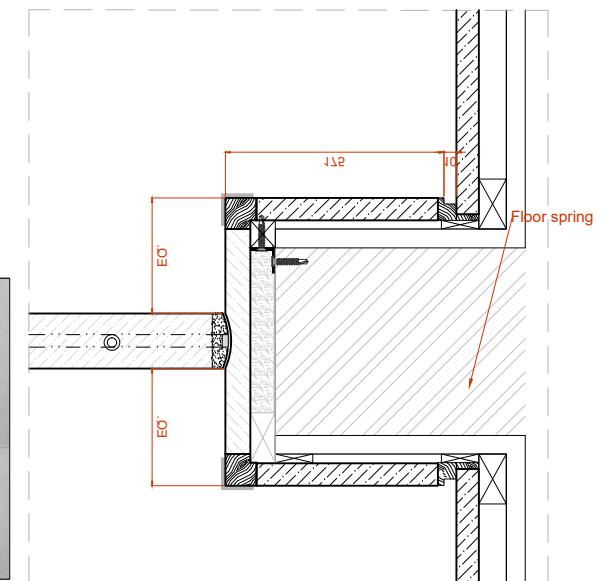

Approved with comments  
 Quantity and to be verified by joiner  
 Size to be verified on site

<b>D15</b>	ACC Corridor double door	
Panel Size	1720 mm W x 2350mm H x 46mm thk	
Finish	Timber panel , Timber frame to match JN-305	
Door leaf type	Double door, double swing flush door	
Ironmongery & Accessories	Handle: Push plate (full length 200mm wide)	Black Finish
	Door viewer (wide angle)	Black Finish
	Flush bolt	Black Finish
	Floor spring Hold-open angle adjustable to 180 degree	Black Finish
	Hold open (electrical device)	Black Finish
Location	ACC Corridor double door	
Total QTY	11	
Fire Rating	NA	
Acoustic	NA	
Remarks		