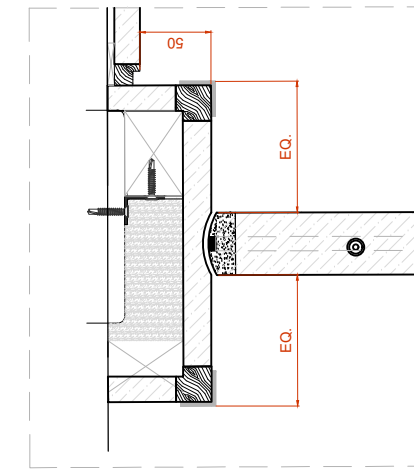

Approved with comments  
 Quantity and to be verified by joiner  
 Size to be verified on site

<b>D15</b>	ACC Corridor double door	
Panel Size	1720 mm W x 2350mm H x 46mm thk	
Finish	Timber panel , Timber frame to match JN-305	
Door leaf type	Double door, double swing flush door	
Ironmongery & Accessories	Handle: Push plate (full length 200mm wide)	Black Finish
	Door viewer (wide angle)	Black Finish
	Flush bolt	Black Finish
	Floor spring Hold-open angle adjustable to 180 degree	Black Finish
	Hold open (electrical device)	Black Finish
Location	ACC Corridor double door	
Total QTY	11	
Fire Rating	NA	
Acoustic	NA	
Remarks		