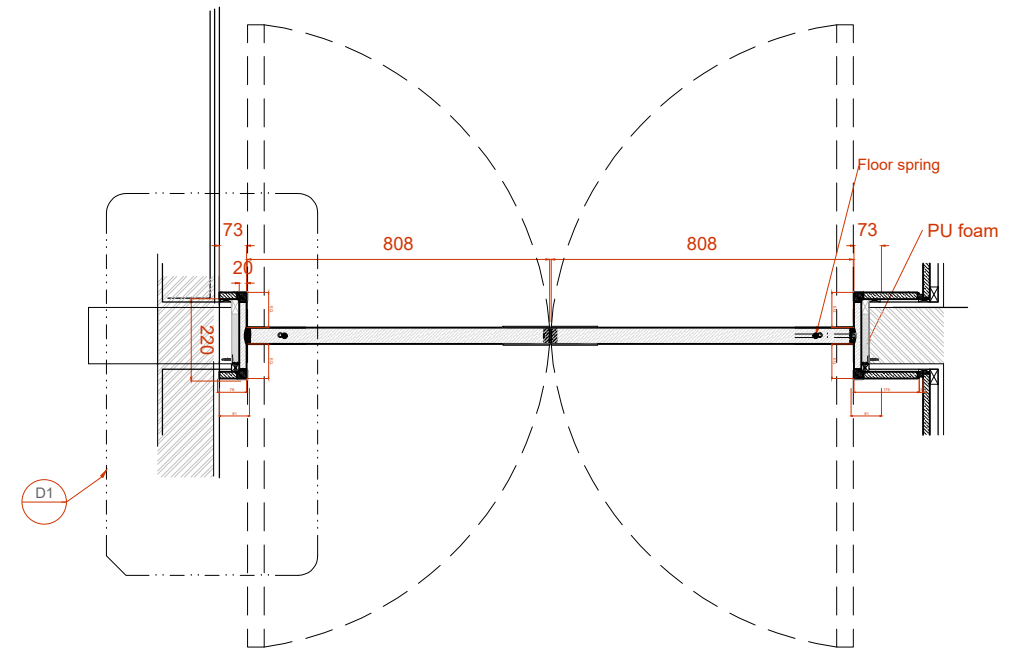

Approved with comments  
 Quantity and to be verified by joiner  
 Size to be verified on site

<b>D15</b>	ACC Corridor double door	
Panel Size	1720 mm W x 2350mm H x 46mm thk	
Finish	Timber panel , Timber frame to match JN-305	
Door leaf type	Double door, double swing flush door	
Ironmongery & Accessories	Handle: Push plate (full length 200mm wide)	Black Finish
	Door viewer (wide angle)	Black Finish
	Flush bolt	Black Finish
	Floor spring Hold-open angle adjustable to 180 degree	Black Finish
	Hold open (electrical device)	Black Finish
Location	ACC Corridor double door	
Total QTY	11	
Fire Rating	NA	
Acoustic	NA	
Remarks		