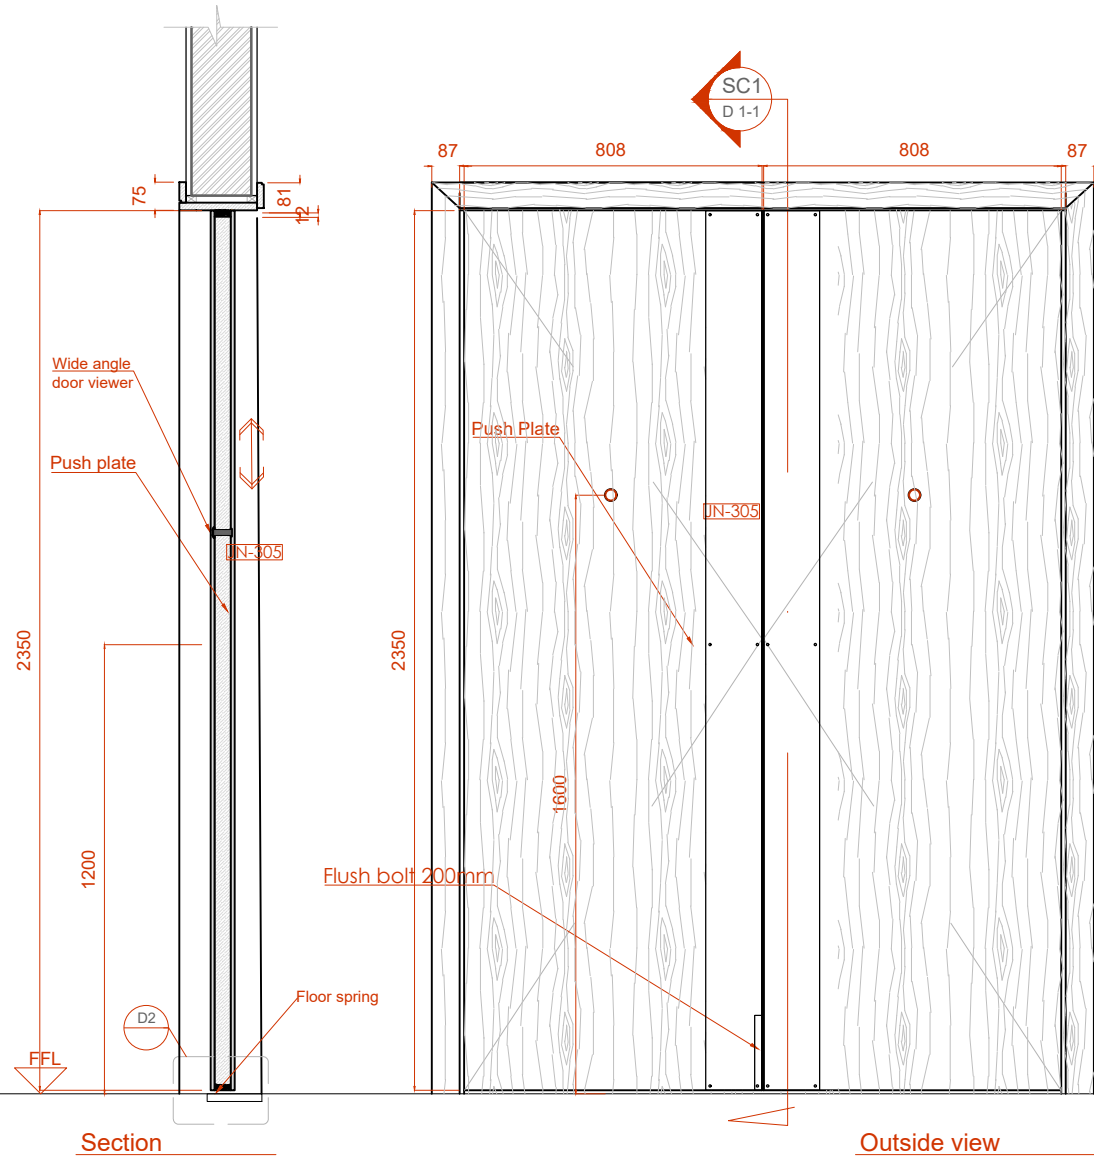

Approved with comments  
 Quantity and to be verified by joiner  
 Size to be verified on site

<b>D15</b>	ACC Corridor double door	
Panel Size	1720 mm W x 2350mm H x 46mm thk	
Finish	Timber panel , Timber frame to match JN-305	
Door leaf type	Double door, double swing flush door	
Ironmongery & Accessories	Handle: Push plate (full length 200mm wide)	Black Finish
	Door viewer (wide angle)	Black Finish
	Flush bolt	Black Finish
	Floor spring Hold-open angle adjustable to 180 degree	Black Finish
	Hold open (electrical device)	Black Finish
Location	ACC Corridor double door	
Total QTY	11	
Fire Rating	NA	
Acoustic	NA	
Remarks		

Please double check with DAA that this door does not require to be Fire rated as you noted a 30min rating on Rev 1