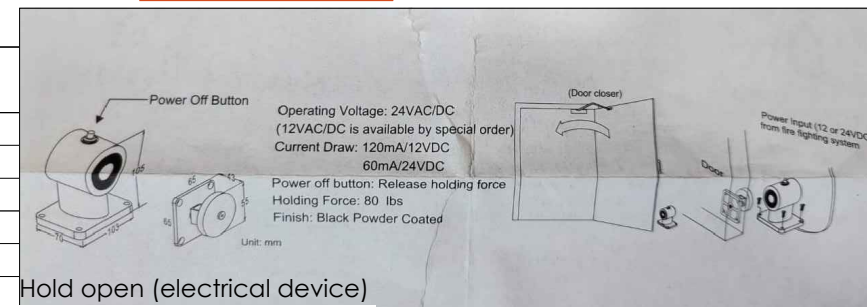

Approved with comments  
 Quantity and to be verified by joiner  
 Size to be verified on site

<b>D15</b>	ACC Corridor double door	
Panel Size	1720 mm W x 2350mm H x 46mm thk	
Finish	Timber panel , Timber frame to match JN-305	
Door leaf type	Double door, double swing flush door	
Ironmongery & Accessories	Handle: Push plate (full length 200mm wide)	Black Finish
	Door viewer (wide angle)	Black Finish
	Flush bolt	Black Finish
	Floor spring Hold-open angle adjustable to 180 degree	Black Finish
	Hold open (electrical device)	Black Finish
Location	ACC Corridor double door	
Total QTY	11	
Fire Rating	NA	
Acoustic	NA	
Remarks		