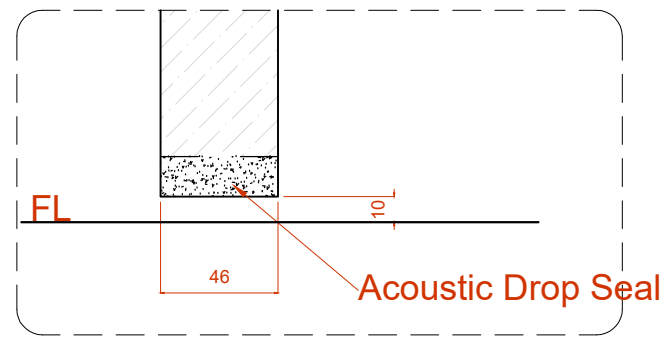

Approved with comments  
 Quantity and to be verified by joiner  
 Size to be verified on site

<b>D15</b>	ACC Corridor double door	
Panel Size	1720 mm W x 2350mm H x 46mm thk	
Finish	Timber panel , Timber frame to match JN-305	
Door leaf type	Double door, double swing flush door	
Ironmongery & Accessories	Handle: Push plate (full length 200mm wide)	Black Finish
	Door viewer (wide angle)	Black Finish
	Flush bolt	Black Finish
	Floor spring Hold-open angle adjustable to 180 degree	Black Finish
	Hold open (electrical device)	Black Finish
Location	ACC Corridor double door	
Total QTY	11	
Fire Rating	NA	
Acoustic	NA	
Remarks		