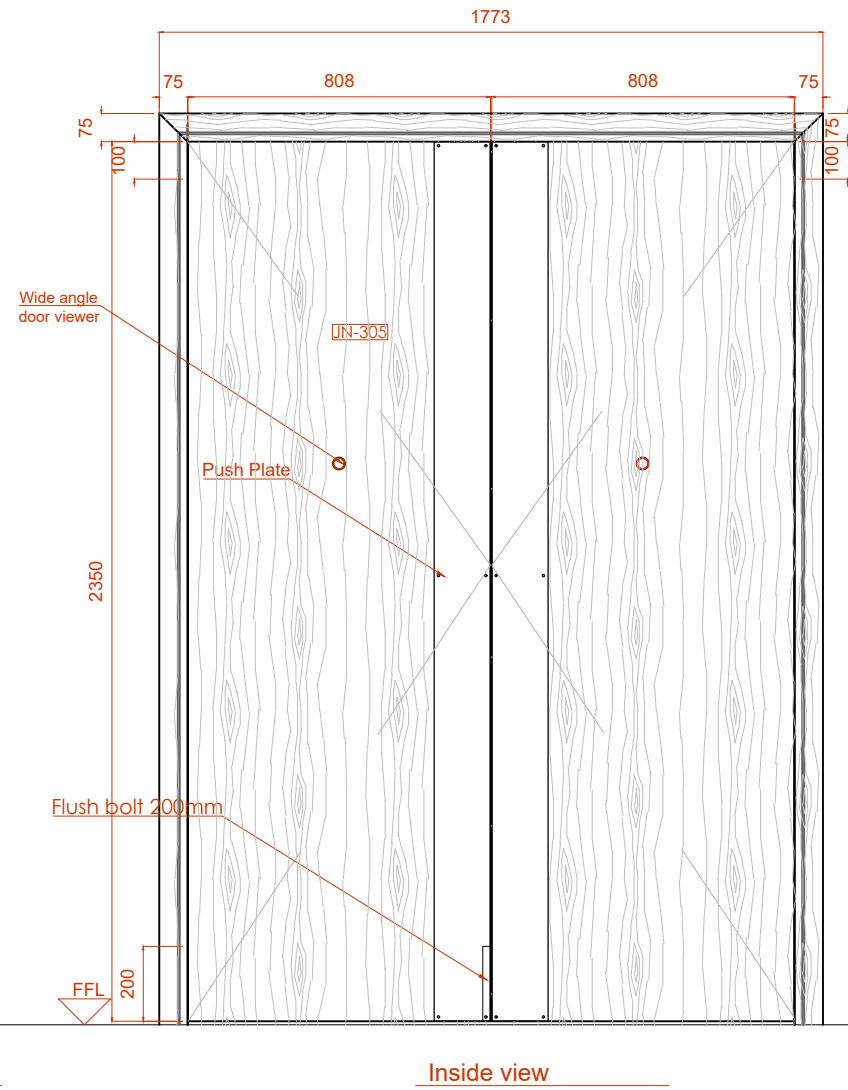

Approved with comments  
 Quantity and to be verified by joiner  
 Size to be verified on site

<b>D15</b>	ACC Corridor double door	
Panel Size	1720 mm W x 2350mm H x 46mm thk	
Finish	Timber panel , Timber frame to match JN-305	
Door leaf type	Double door, double swing flush door	
Ironmongery & Accessories	Handle: Push plate (full length 200mm wide)	Black Finish
	Door viewer (wide angle)	Black Finish
	Flush bolt	Black Finish
	Floor spring Hold-open angle adjustable to 180 degree	Black Finish
	Hold open (electrical device)	Black Finish
Location	ACC Corridor double door	
Total QTY	11	
Fire Rating	NA	
Acoustic	NA	
Remarks		